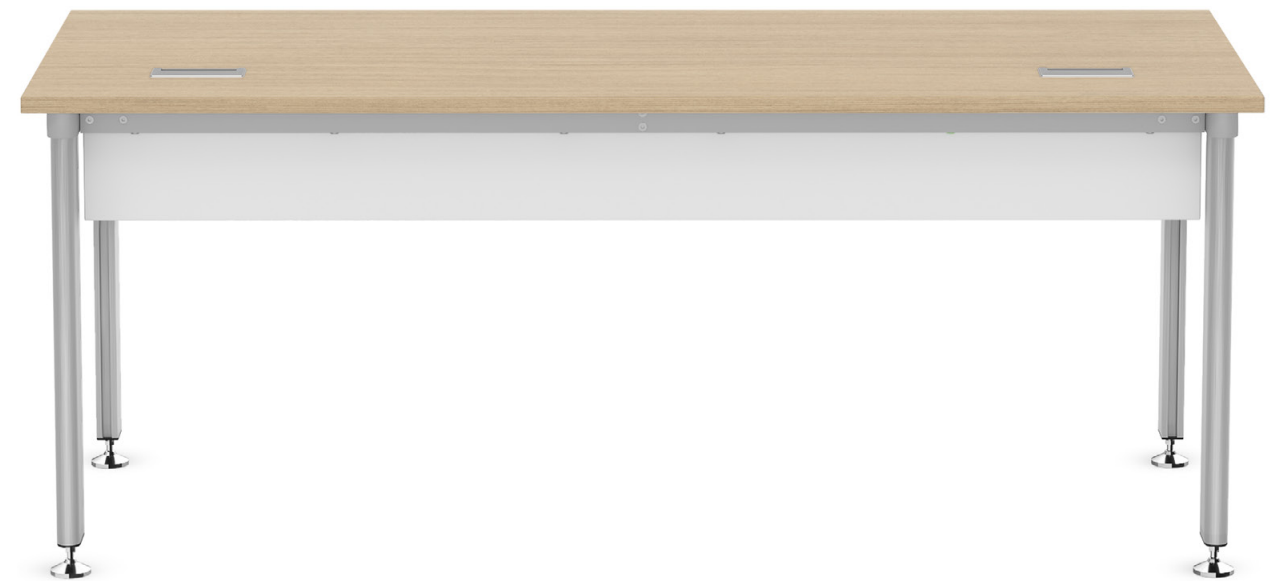

idesk
an
instock
solution

wood veneer credenza
with floating glass top
curva task chair in mesh
table snowberry
cable column
crazy horse guest chairs
coffee table & sofa

table summer

lamine top in
Oxford White finish.
table leg in brushed
aluminum clear anodized.
leveling glides fabricated
in carbon steel
in chrome finish.
lamine credenza
with floating glass top in
Pure White finish.
common top in
Autumn Oak.
storage chassis in
Oxford White

idesk an instock solu- tion

laminata credenza with
floating glass top
curva task chair in leather
table summer with laminate top
curvinna guest chairs
laminata wall mount storage

tables

table snowberry in laminate
top in **Sugarpine** finish
and modesty panel in
Oxford White.

table summer in laminate
top in **Autumn Oak** and
modesty panel in
Oxford White

table snowberry

table summer

L workstation
table leg in brushed
aluminum clear anodized.
raceway storage common
top and tower door in
Pearl Gray.
storage chassis and wall
mount storage in
Oxford White.
oro blanco task chair
idesk textile grade 2
West Palm | Bluebonnet

T workstation
table leg in brushed
aluminum clear anodized.
raceway storage common
top and tower door in
Autumn Oak.
storage chassis and wall
mount storage in
Oxford White.
oroblanco task chair
idesk textile grade 2
Pacha | Paradise