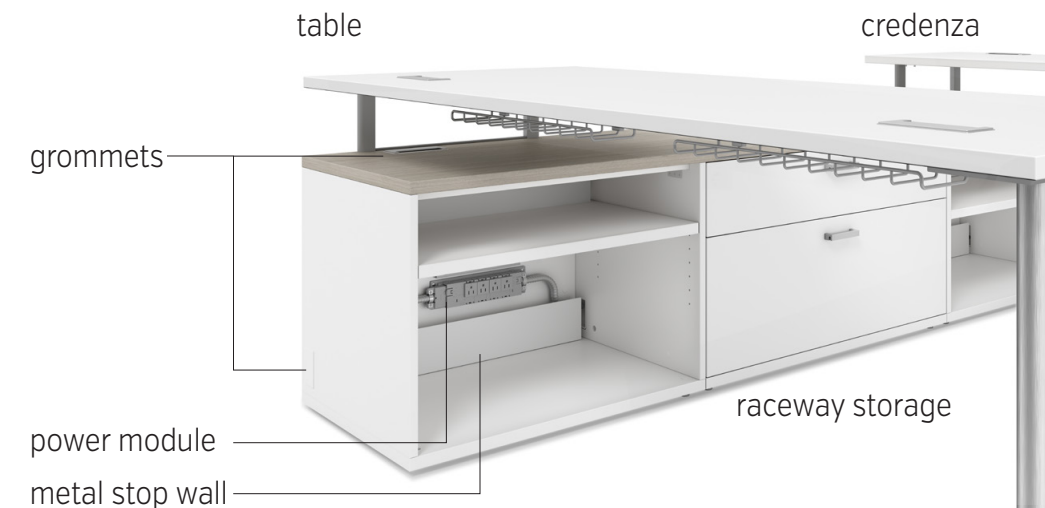

open

open
available in 30" and 36"
widths

open left + open right

open left + open right
common tops available in
66" and 72".
open base unit available
in 30" and 36" widths

note: all dimensions are nominal

power data integration

table and credenza supported by
raceway storage. power and data routed
through a channel with metal stop walls
in the back of raceway storage.
grommets standard in top and side
panels of storage for wire management.