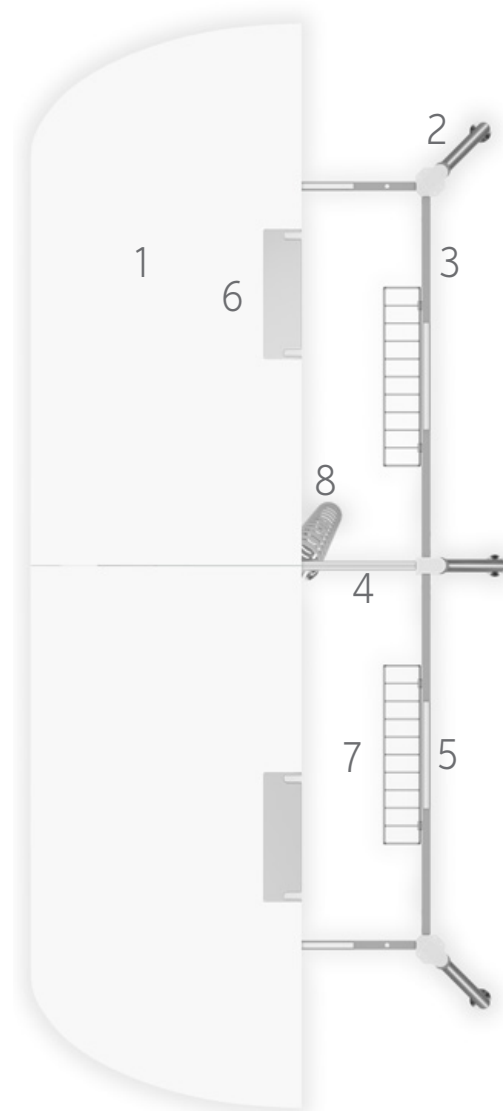

1. 8 **cable column** available in **aluminum with clear anodized satin** finish. one cable column included for multiple segment tables with daisy chain powered system options.
   exception: two cable columns are included for four segment 60" depth tables with daisy chain plugin system option. cable column can be ordered separately for all other tables.