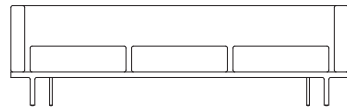

3200
OTTOMAN

3232
2 SEATER BENCH
(54")

3233
3 SEATER BENCH

3234
2 SEATER BENCH
(67.5")

3242Q
SQUARE TABLE

3241Q
SQUARE TABLE

3243Q
RECTANGULAR TABLE

Canal

Designed by Scot Laughton

3200
Ottoman
W 27" D 23" H 16"

3211
Lounge Chair
W 38" D 30" H 26" SH 16" AH 26"

3212
2 Seater Sofa (64.5")
W 64.5" D 30" H 26" SH 16" AH 26"

3213
3 Seater Sofa
W 91.5" D 30" H 26" SH 16" AH 26"

3214
2 Seater Sofa (78")
W 78" D 30" H 26" SH 16" AH 26"

3215
3 Seater Sofa With 2 Seat Cushions
W 91.5" D 30" H 26" SH 16" AH 26"

3232
2 Seater Bench (54")
W 54" D 23" H 16"

3233
3 Seater Bench
W 81" D 23" H 16"

3234
2 Seater Bench (67.5")
W 67.5" D 23" H 16"

3235
3 Seater Bench With 2 Seat Cushions
W 81" D 23" H 16"

3241
Square Table
W 39.25" D 39.25" H 14"

3242
Square Table
W 23.5" D 23.5" H 14"

3243
Rectangular Table
W 47.25" D 23.5" H 14"