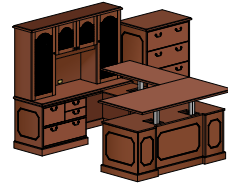

brogan

Adjustable Height Private Office

Traditional furniture adapted to meet modern demands, incorporating adjustable height workspaces for active work styles. Grille doors in antique brass or antique pewter with glass backing offer an executive feel while keeping readily accessible files visible. (Double pedestal desk with Ergo height adjustability, grille overhead doors, lateral file, and Harbor seating.)

PAGES 06 & 07

complementary tables

Brogan's collection includes tables from the meeting room to the waiting area. Conference tables complement its casegoods counterpart with cabriole legs or panel bases with picture frame molding. Occasional tables add simple charm with fluted legs and traditional edge profile.

brogan

table desk with storage
overall dimensions
72"W 114"D 72"H

L-unit with glass overhead and bookcase
overall dimensions
126"W 73"D 72"H

u-unit with adjustable height desk and lateral file
overall dimensions
132"W 120"D 72"H