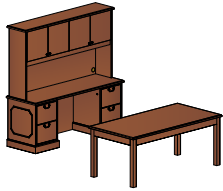

brogan

Adjustable Height Private Office

Traditional furniture adapted to meet modern demands, incorporating adjustable height workspaces for active work styles. Grille doors in antique brass or antique pewter with glass backing offer an executive feel while keeping readily accessible files visible. (Double pedestal desk with Ergo height adjustability, grille overhead doors, lateral file, and Harbor seating.)

PAGES 06 & 07

complementary tables

Brogan's collection includes tables from the meeting room to the waiting area. Conference tables complement its casegoods counterpart with cabriole legs or panel bases with picture frame molding. Occasional tables add simple charm with fluted legs and traditional edge profile.

brogan

table desk with storage
overall dimensions
72"W 114"D 72"H

L-unit with glass overhead and bookcase
overall dimensions
126"W 73"D 72"H

u-unit with adjustable height desk and lateral file
overall dimensions
132"W 120"D 72"H