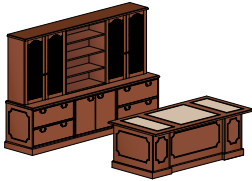

brogan

Adjustable Height Private Office

Traditional furniture adapted to meet modern demands, incorporating adjustable height workspaces for active work styles. Grille doors in antique brass or antique pewter with glass backing offer an executive feel while keeping readily accessible files visible. (Double pedestal desk with Ergo height adjustability, grille overhead doors, lateral file, and Harbor seating.)

PAGES 06 & 07

complementary tables

Brogan's collection includes tables from the meeting room to the waiting area. Conference tables complement its casegoods counterpart with cabriole legs or panel bases with picture frame molding. Occasional tables add simple charm with fluted legs and traditional edge profile.

brogan

table desk with storage
overall dimensions
72"W 114"D 72"H

L-unit with glass overhead and bookcase
overall dimensions
126"W 73"D 72"H

u-unit with adjustable height desk and lateral file
overall dimensions
132"W 120"D 72"H