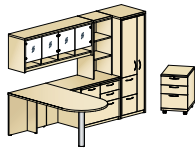

Top Paper management cubbies. Backpainted glass door.
Middle Work tool rail. Dovetail drawer.
Bottom Tilt-up power units. Pedestal access space.

finale

Freestanding L Unit

An L configuration provides function in today's office, while two storage heights create visual appeal. Multiple storage options helps to keep work areas clear and uncluttered.
(Rectangular single pedestal desk shown with double height overhead, lateral file storage cabinet and Tyler seating.)

l-unit with double-height overhead
overall dimensions
155"W 72"D 84"H

table desk with credenza and wardrobes
overall dimensions
108"W 102"D 72"H

l-unit with overhead
overall dimensions
72"W 72"D 72"H

l-unit with overhead and storage wardrobe
overall dimensions
108"W 72"D 72"H