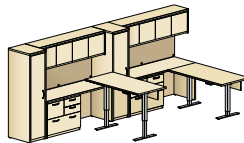

team station with adjustable height table desks
overall dimensions
180"W 84"D 72"H