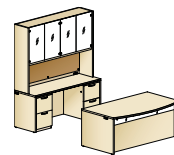

desk with credenza and double-height overhead
overall dimensions
72"W 108"D 84"H