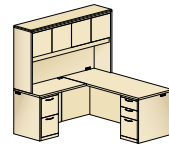

Top Paper management cubbies. Backpainted glass door.
Middle Work tool rail. Dovetail drawer.
Bottom Tilt-up power units. Pedestal access space.

finale

Freestanding L Unit

An L configuration provides function in today's office, while two storage heights create visual appeal. Multiple storage options helps to keep work areas clear and uncluttered.
(Rectangular single pedestal desk shown with double height overhead, lateral file storage cabinet and Tyler seating.)

l-unit with double-height overhead
overall dimensions
155"W 72"D 84"H

table desk with credenza and wardrobes
overall dimensions
108"W 102"D 72"H

l-unit with overhead
overall dimensions
72"W 72"D 72"H

l-unit with overhead and storage wardrobe
overall dimensions
108"W 72"D 72"H