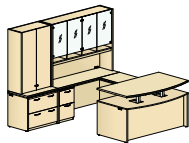

u-unit with ergo desk and double-height overhead
overall dimensions
108"W 114"D 84"H