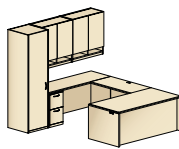

Top Paper management cubbies. Backpainted glass door.
Middle Work tool rail. Dovetail drawer.
Bottom Tilt-up power units. Pedestal access space.

finale

Freestanding L Unit

An L configuration provides function in today's office, while two storage heights create visual appeal. Multiple storage options helps to keep work areas clear and uncluttered.
(Rectangular single pedestal desk shown with double height overhead, lateral file storage cabinet and Tyler seating.)

l-unit with double-height overhead
overall dimensions
155"W 72"D 84"H

table desk with credenza and wardrobes
overall dimensions
108"W 102"D 72"H

l-unit with overhead
overall dimensions
72"W 72"D 72"H

l-unit with overhead and storage wardrobe
overall dimensions
108"W 72"D 72"H