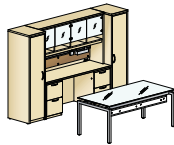

Top Paper management cubbies. Backpainted glass door.
Middle Work tool rail. Dovetail drawer.
Bottom Tilt-up power units. Pedestal access space.

finale

Freestanding L Unit

An L configuration provides function in today's office, while two storage heights create visual appeal. Multiple storage options helps to keep work areas clear and uncluttered.
(Rectangular single pedestal desk shown with double height overhead, lateral file storage cabinet and Tyler seating.)

l-unit with double-height overhead
overall dimensions
155"W 72"D 84"H

table desk with credenza and wardrobes
overall dimensions
108"W 102"D 72"H

l-unit with overhead
overall dimensions
72"W 72"D 72"H

l-unit with overhead and storage wardrobe
overall dimensions
108"W 72"D 72"H