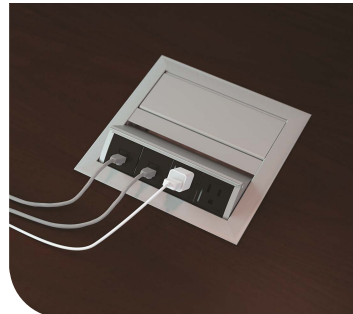

wall-mounted L-unit

finale

power units

...provide charging at the worksurface

writable glass doors

...for style and functionality

pedestal wire access

...allows concealed wire management

adjustable U-unit

finale

Versatility is the cornerstone when building multi-station units for teaming environments.

Combine adjustable height tables with vertical storage units, overheads and tackboards to form interactive stations for easy sharing of information.

tandem team station

finale

Finale offers tables of varying sizes and shapes for meeting areas large and small.

Plug and play technology options make it easy to share ideas and information.

collaborative and conference