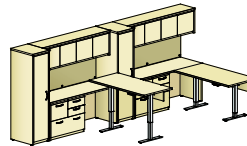

team station with adjustable height table desks
overall dimensions 180"W 84"D 72"H