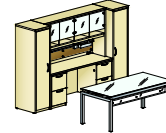

finale

Conference tables and support furniture coordinate with Finale casegoods to ensure a cohesive office environment.

conference

finale

l-unit with double-height overhead
overall dimensions 155"W 72"D 84"H