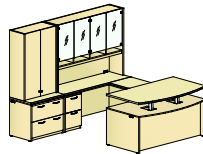

u-unit with ergo desk and double-height overhead
overall dimensions 108"W 114"D 84"H