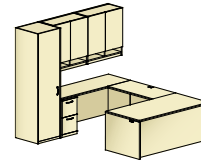

finale

Conference tables and support furniture coordinate with Finale casegoods to ensure a cohesive office environment.

conference

finale

l-unit with double-height overhead
overall dimensions 155"W 72"D 84"H

table desk with credenza and wardrobes
overall dimensions 108"W 102"D 72"H

l-unit with overhead
overall dimensions 72"W 72"D 72"H

l-unit with overhead and storage wardrobe
overall dimensions 108"W 72"D 72"H