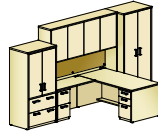

finale

Conference tables and support furniture coordinate with Finale casegoods to ensure a cohesive office environment.

conference

finale

l-unit with double-height overhead
overall dimensions 155"W 72"D 84"H

table desk with credenza and wardrobes
overall dimensions 108"W 102"D 72"H

l-unit with overhead
overall dimensions 72"W 72"D 72"H

l-unit with overhead and storage wardrobe
overall dimensions 108"W 72"D 72"H