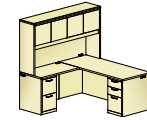

finale

Conference tables and support furniture coordinate with Finale casegoods to ensure a cohesive office environment.

conference

finale

l-unit with double-height overhead
overall dimensions 155"W 72"D 84"H

table desk with credenza and wardrobes
overall dimensions 108"W 102"D 72"H

l-unit with overhead
overall dimensions 72"W 72"D 72"H

l-unit with overhead and storage wardrobe
overall dimensions 108"W 72"D 72"H