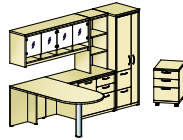

finale

Conference tables and support furniture coordinate with Finale casegoods to ensure a cohesive office environment.

conference

finale

l-unit with double-height overhead
overall dimensions 155"W 72"D 84"H

table desk with credenza and wardrobes
overall dimensions 108"W 102"D 72"H

l-unit with overhead
overall dimensions 72"W 72"D 72"H

l-unit with overhead and storage wardrobe
overall dimensions 108"W 72"D 72"H