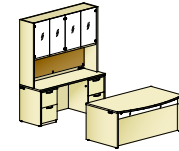

desk with credenza and double-height overhead
overall dimensions 72"W 108"D 84"H