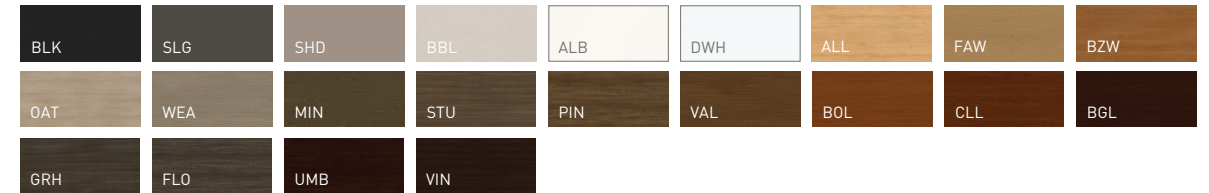

pulls

peninsula supports

overhead doors

workwall options

adjustable height units

technology

laminates

veneers

metals