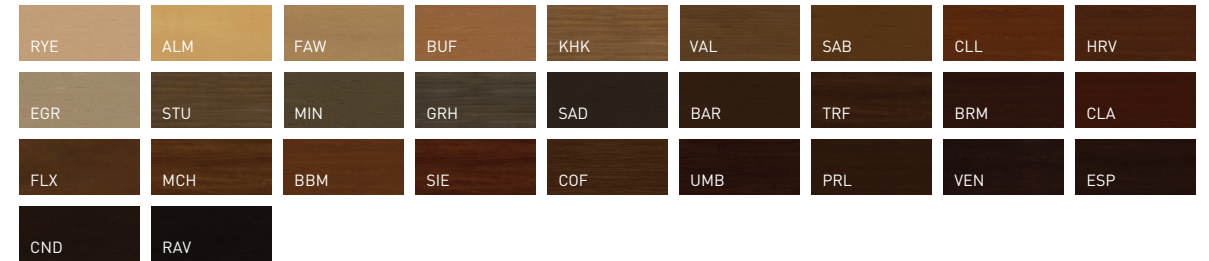

pulls

peninsula supports

overhead doors

workwall options

adjustable height units

technology

laminates

veneers

metals