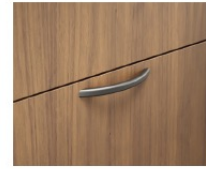

cantilever table with workwall storage

bench height L unit with open shelves

teaming touchdown with adjustable height credenzas

teaming u units with bench height credenza

VISION

pulls

prospect

delve

bar

sweep

peninsula supports

rectangular

perimeter

adjustable height

executive

truss