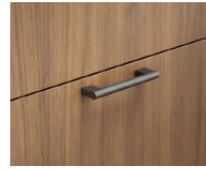

cantilever table with workwall storage

bench height L unit with open shelves

teaming touchdown with adjustable height credenzas

teaming u units with bench height credenza

VISION

pulls

prospect

delve

bar

sweep

peninsula supports

rectangular

perimeter

adjustable height

executive

truss