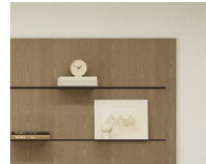

taper

dowel

column

overhead doors

veneer / laminate

markerboard

framed glass
- aluminum with frosted
- wood with clear

back painted glass

workwall options

wall panel
- veneer / laminate
- glass
- tackboard

full shelf
veneer / laminate

accessory shelf
- veneer / laminate
- glass

floating shelf
- veneer / laminate

adjustable height units

t-base table