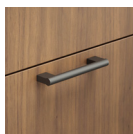

Momentum
Fuse

Momentum
Graph

Momentum
Guild

Momentum
Infinity C-Zero

Momentum
Origin

Maharam Meld

Maharam
Messenger

OPTIONS:

Delve Pull
Matte Black
Arctic Silver

Bar Pull
Matte Black
Polished Nickel

Veneer Door

Laminate Door

Eased Edge

Grommets
A, B, C, D Locations
Matte Black
Arctic Silver

Power