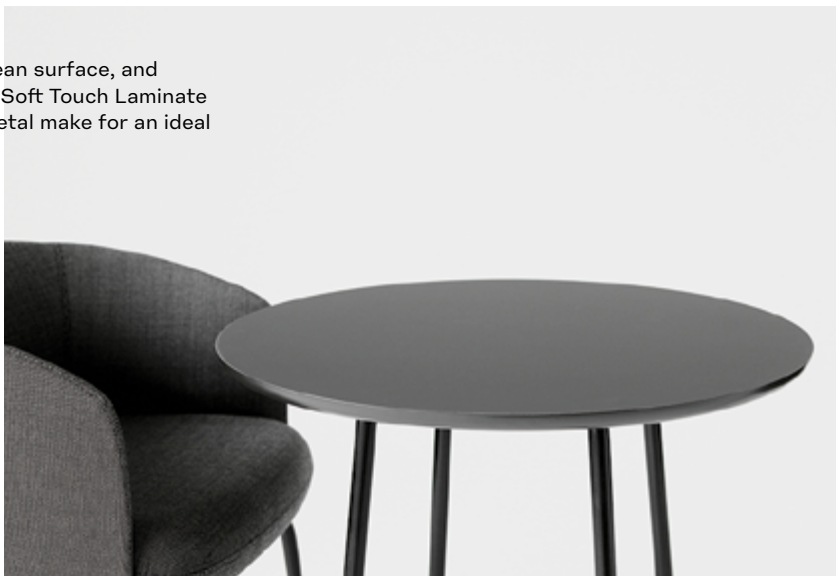

Hightower™

Nest Collection in Metal

The way people work has changed. The Nest Collection in Metal provides solutions for the evolving workspace that haven't previously existed by offering a variety of heights and sizes of comfortable-yet-beautiful seating and table options that adapt to a user's needs.

The Right Height

Varying seat and table heights throughout a space not only creates visual interest, but encourages engagement. Bar and counter height options in the Nest Collection give users the option of sitting or standing while still providing the comforts of a low lounge chair or sofa.

Nest Low Lounge

Nest High Chair

Design and Durability

The comfortable molded foam seat and sturdy steel base make the Nest Chair and Sofa a sought-after place to land. Users won't want to leave Nest's curving and supportive form, and because of the built-to-last design, they won't have to.

Nest Easy Sofa

Nest Easy

Top It Off

With a low-shine, easy-to-clean surface, and scratch-resistant finish, the Soft Touch Laminate tops of the Nest Tables in Metal make for an ideal space to work or socialize.