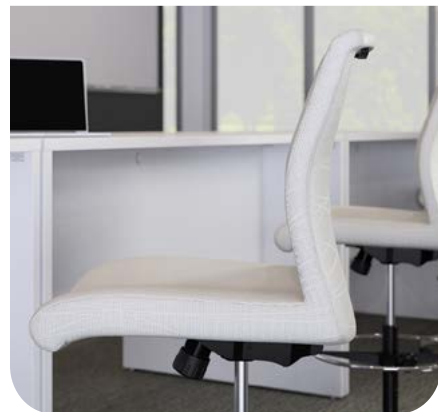

white river

dancing silver

jet black

sandy beige

barely blue

rockin' red

proxy

*Double stitch back with handle
Stool base with adjustable footring
Low back contour lumbar support*

attentive performance

The perfect stool combines performance with aesthetic; realized here in an easy-to-navigate, handled, low back, for uncluttered, elevated seating with complete lumbar support.

instantaneous transitions

Proxy multi-tasks like a pro, transitioning from a seated to standing position to instantly transform any workspace.

proxy

back detail

handle double stitch zipper

arm selection

urethane loop arm slim profile adjustable T arm urethane cantilever arm aluminum cantilever arm with black arm cap aluminum cantilever arm with grey arm cap