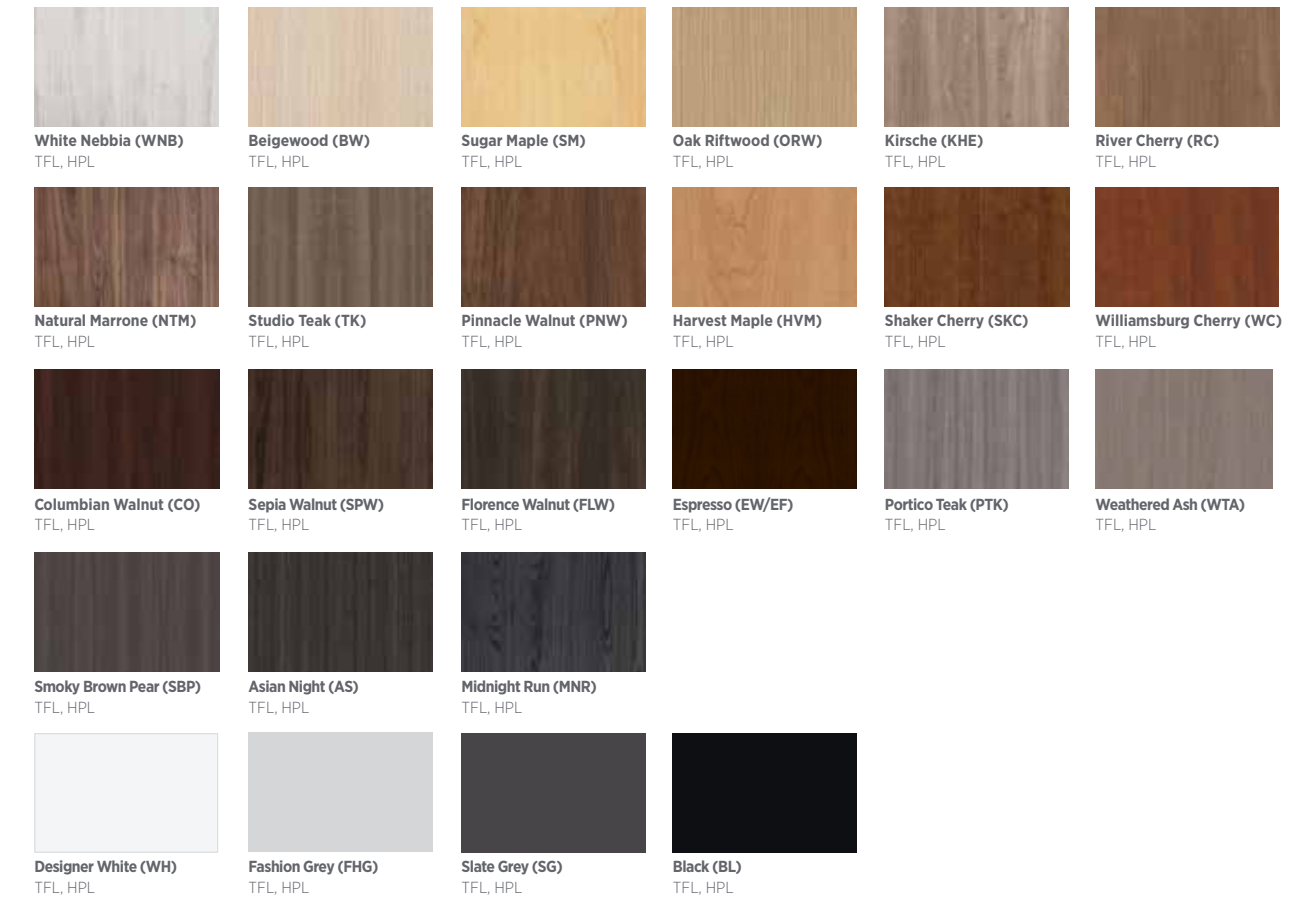

Pull Options:

Surface Materials

TFL & HPL Solid and Woodgrain Laminates

Frosted & High Gloss Acrylics

Solid Surfaces

Edge Profile:

Indiana FURNITURE

1919 Hospitality Dr., Ste. A
PO Box 270
Jasper, Indiana 47547-0270