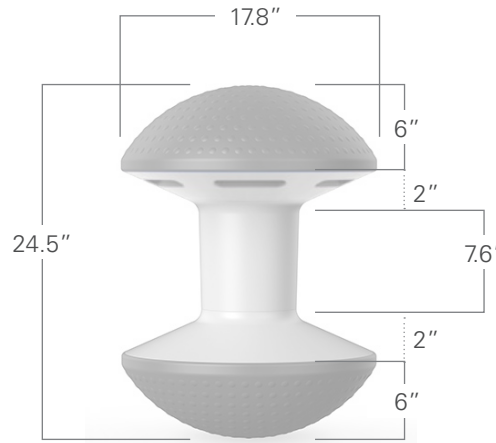

Specifications

- Ships inflated
- Air pump is included in package
- Weight: 13.5 lbs
- Accommodates users up to 300 lbs
- 3-year warranty

Ballo and the Environment

Humanscale products are designed with a constant and genuine focus on their environmental impact at every stage of their development. For us, the best designs in the world achieve more with less, and sustainability is the natural result of this focus.

Although inspired by the exercise ball, Ballo does not contain traditionally used PVC (also known as vinyl) that can be harmful to people and the environment. Instead, Ballo employs an eco-friendly material made from Thermoplastic Vulcanizates (TPV). TPV contains no dangerous residues, no heavy metals or phthalate esters chemicals.